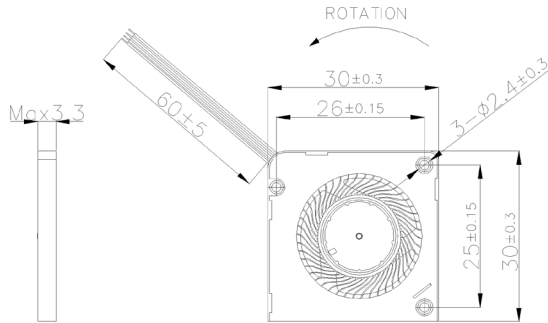

iMiNi Fan 30*30*3 MM Series

Housing : Plastic (UL 94V-0)
Blade : Plastic (UL 94V-0)
Bearing Hydraulic Bearing
Operating temp : -10 ~ 60 ° C
Mass : 3.45g

20% Duty Speed Sound Quality Spectrum

產品別	Model No.		Control Type	Bearing Type	Rated Voltage	Operating Voltage Range	Operating Temp.	Speed	Input Current	Input Power	Maximum Air Flow		Maximum Air Pressure			Noise	
					VDC	VDC	°C				R.P.M	Amp	Watt	CFM	l/min	inH2O	mmH2O
Blower 3003 5V Series	M1B3030H	HQ4010	+/-FG/PWM	Hydraulic	5	3.5 to 5.5	-10~60	12200	0.37	1.86	1.09	30.87	0.84	26.3	258	40.7	30.1
	M1B3030H	HQ4020	+/-FG/PWM	Hydraulic	5	3.5 to 5.5	-10~60	11000	0.26	1.30	1.00	28.29	0.70	22.1	216	38.5	28.3
	M1B3030H	HQ4030	+/-FG/PWM	Hydraulic	5	3.5 to 5.5	-10~60	9600	0.18	0.91	0.87	24.69	0.52	16.8	165	34.0	25.0