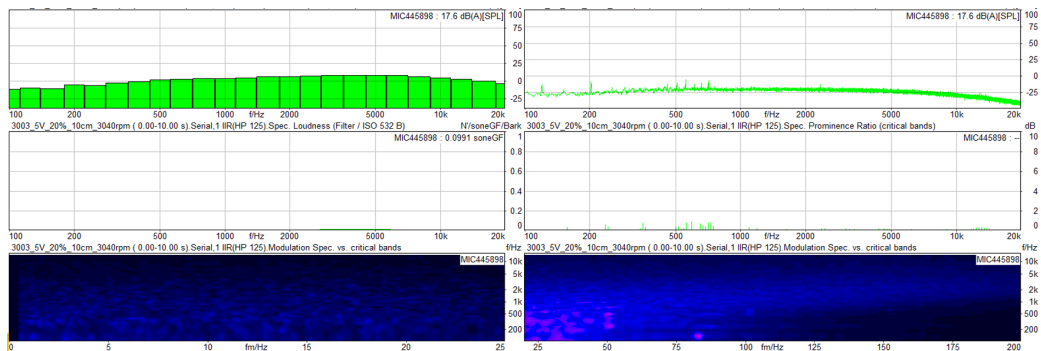

iMiNi Fan 30*30*3 MM Series

Housing : Plastic (UL 94V-0)
Blade : Plastic (UL 94V-0)
Bearing Hydraulic Bearing
Operating temp : -10 ~ 60 ° C
Mass : 3.45g

20% Duty Speed Sound Quality Spectrum

產品別	Model No.		Control Type	Bearing Type	Rated Voltage	Operating Voltage Range	Operating Temp.	Speed	Input Current	Input Power	Maximum Air Flow		Maximum Air Pressure			Noise	
					VDC	VDC	°C				R.P.M	Amp	Watt	CFM	l/min	inH2O	mmH2O
Blower 3003 5V Series	M1B3030H	HQ4010	+/-FG/PWM	Hydraulic	5	3.5 to 5.5	-10~60	12200	0.37	1.86	1.09	30.87	0.84	26.3	258	40.7	30.1
	M1B3030H	HQ4020	+/-FG/PWM	Hydraulic	5	3.5 to 5.5	-10~60	11000	0.26	1.30	1.00	28.29	0.70	22.1	216	38.5	28.3
	M1B3030H	HQ4030	+/-FG/PWM	Hydraulic	5	3.5 to 5.5	-10~60	9600	0.18	0.91	0.87	24.69	0.52	16.8	165	34.0	25.0