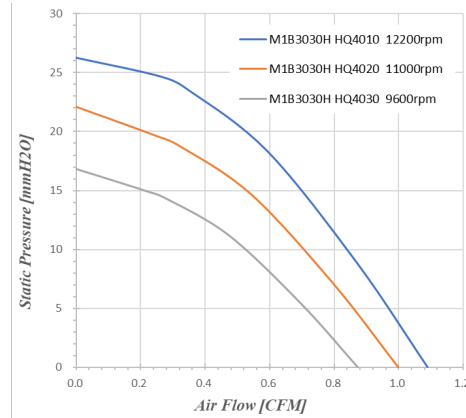

iMiNi Fan 30*30*3 MM Series

Housing : Plastic (UL 94V-0)
Blade : Plastic (UL 94V-0)
Bearing Hydraulic Bearing
Operating temp : -10 ~ 60 ° C
Mass : 3.45g

20% Duty Speed Sound Quality Spectrum

產品別	Model No.		Control Type	Bearing Type	Rated Voltage	Operating Voltage Range	Operating Temp.	Speed	Input Current	Input Power	Maximum Air Flow		Maximum Air Pressure			Noise	
					VDC	VDC	°C				R.P.M	Amp	Watt	CFM	l/min	inH2O	mmH2O
Blower 3003 5V Series	M1B3030H	HQ4010	+/-FG/PWM	Hydraulic	5	3.5 to 5.5	-10~60	12200	0.37	1.86	1.09	30.87	0.84	26.3	258	40.7	30.1
	M1B3030H	HQ4020	+/-FG/PWM	Hydraulic	5	3.5 to 5.5	-10~60	11000	0.26	1.30	1.00	28.29	0.70	22.1	216	38.5	28.3
	M1B3030H	HQ4030	+/-FG/PWM	Hydraulic	5	3.5 to 5.5	-10~60	9600	0.18	0.91	0.87	24.69	0.52	16.8	165	34.0	25.0